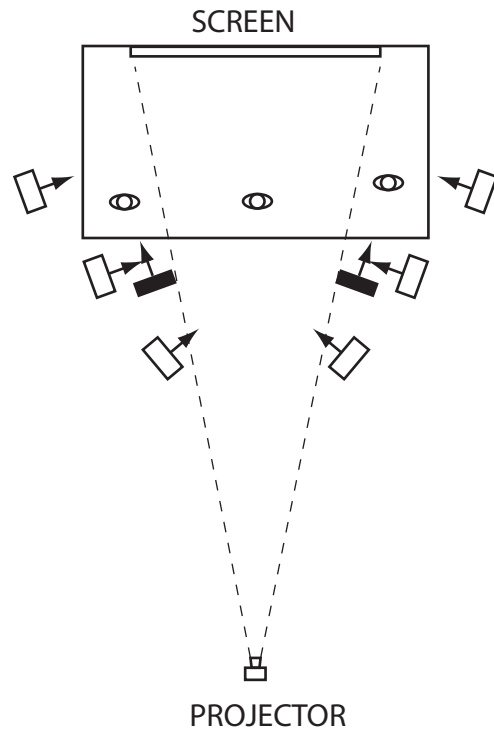

EDUCATION

Application: Stage front lighting for university auditorium

Light distribution: Uniformity = good
Facial Vertical foot-candles: good (front),
none (back)

Luminaires: 6 1SL255 and 2 MSL155
Lens: wide honeycomb 1SL, medium on MSL2
Grid / Ceiling height: 15'
Suspension: 4'
Horizontal distance: 6-12'
Tilt from horizontal: 45 dgr.
Throw distance: 7-13'
Total power consumption: 770 Watts

STRATEGY

A 13' wide by 10' high projection screen is located on the wall behind the stage. An effort was made to minimize glare on the screen. Care was taken to avoid projection shadowing by any luminaire. Three podium placements were considered.

1SL255 Wide hc

MSL155 Narrow hc