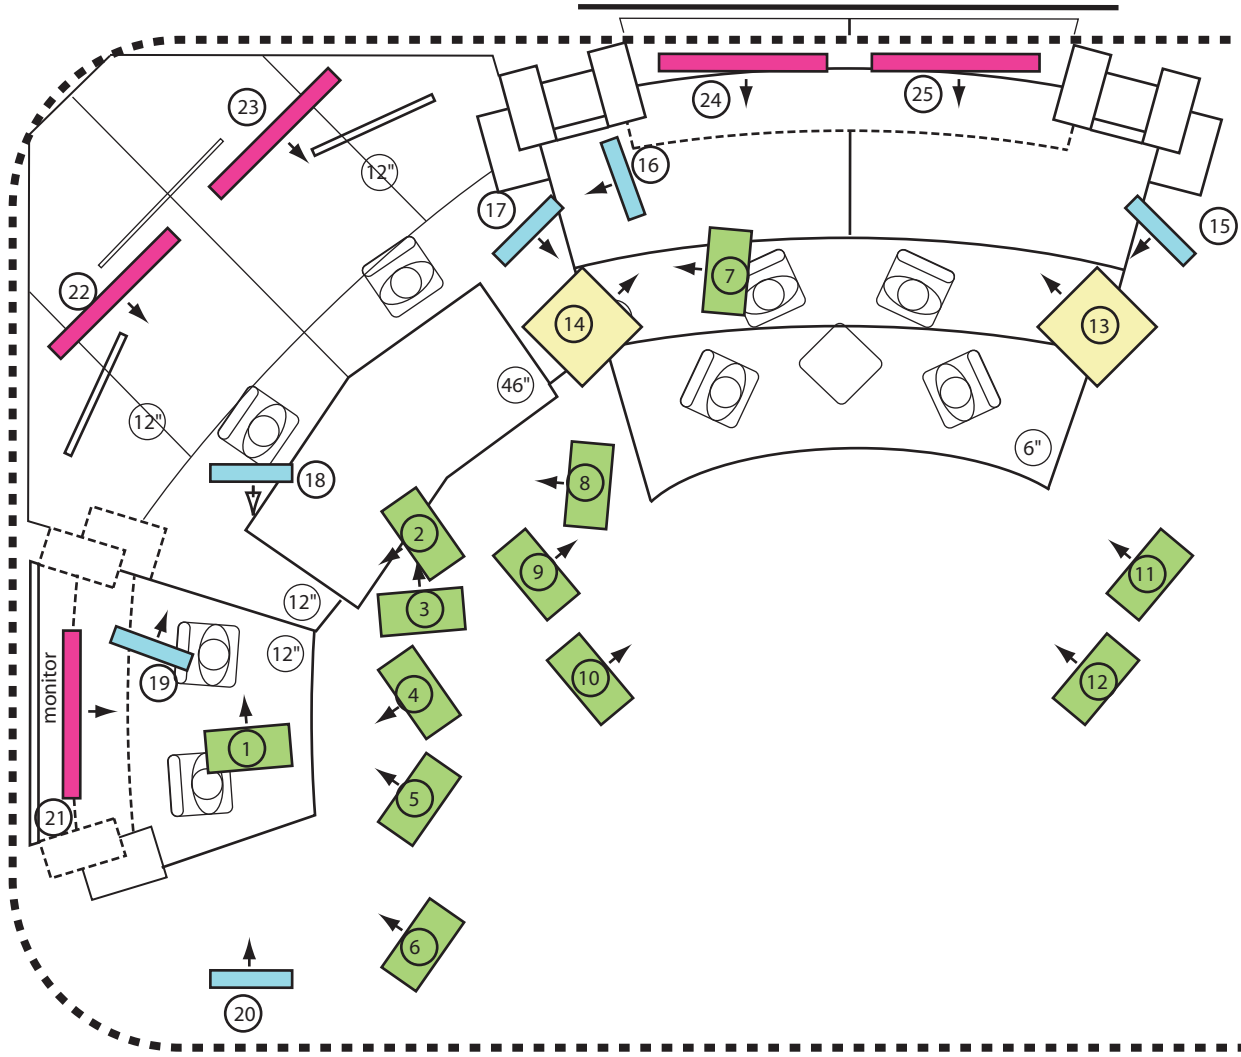

UNIVERSITY BROADCAST STUDIO

Application:

North Set: four position seated
 Corner Set: two position Anchor set
 West Set: two position standing set

Light Distribution Uniformity: good

Facial vertical foot-candles: 75-95
 Choma-key vertical foot-candles: 80-100
 Back light foot-candles: 50-75
 Luminaires: 12 1SL255, 5 MSL255, 6 MSL155 and 2 4BL455
 Lens: wide honeycomb on 9-12, 15-20
 medium honeycomb 1-8, 13 & 14, 21-25
 Ceiling height: 16' pipe grid
 Stage riser: 6' & 12"
 Suspension: 6'
 Horizontal distance: 4-12'
 Tilt from vertical : 30 dgr. 2,4,5 & 6
 Tilt from vertical : 35 dgr. 1,3,7,8,9,10,11 & 12
 Tilt from vertical : 45 dgr. 13-25
 Throw distance: 4-14'
 Total power consumption: 2640 Watts

© PL Systems, Inc.
 10529 Olympic Drive, Ste. 102
 Dallas, TX 75220
 (214) 393-5998
 fax (214) 393-5999

Title
 UNIVERSITY TELEVISION STUDIO

SEP. 13, 2011
 LAD: 3.3.17
 0.218" = 1'