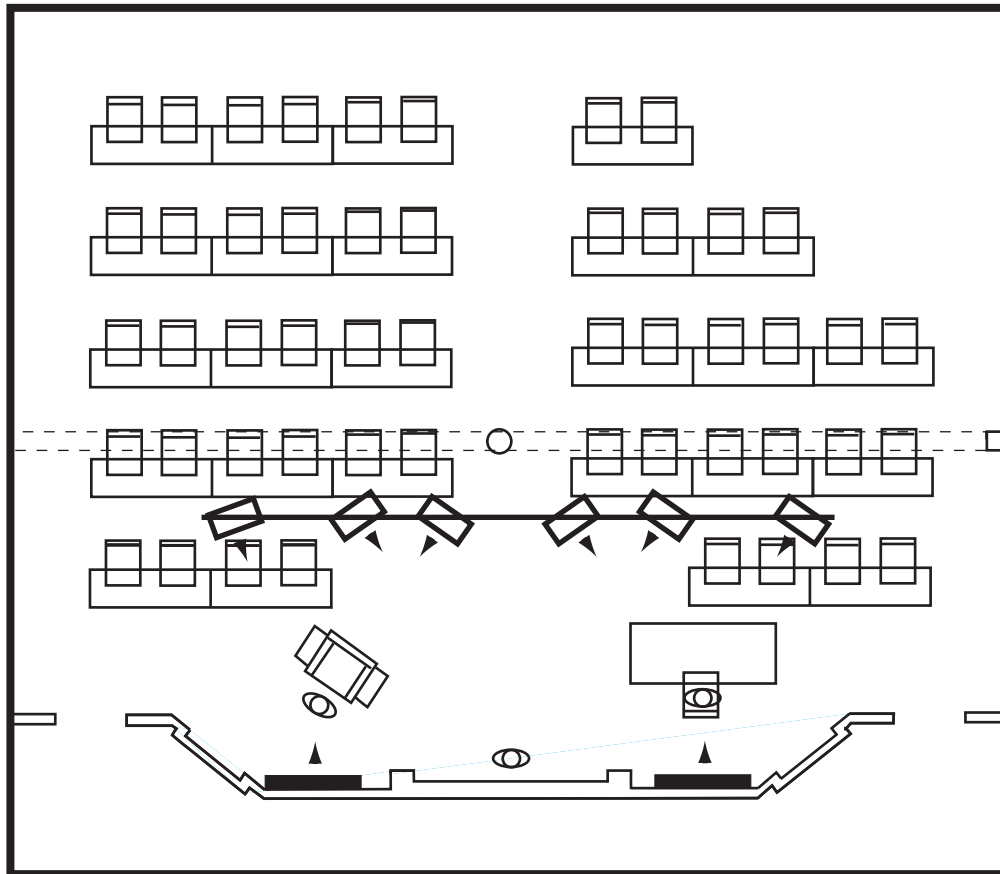

## EDUCATION

Application: Classroom video set  
Three Instructor positions: Standing at lecturn, standing at board and seated at desk

Light Distribution: Uniformity = good  
Facial vertical foot-candles: 90-100  
Back light: 50-60 foot-candles

Luminaires: 6 1SL255, 2 MSL255  
Lens: wide honeycomb on all luminaires  
Ceiling/grid height: 14  
luminaire suspension: 4'  
Horizontal distance: 10-12'  
Tilt from vertical: 30 dgr. (front)  
45 dgr. (rear)  
Throw distance: 11-13'  
Total power consumption: 880 Watts

1SL255

MSL255