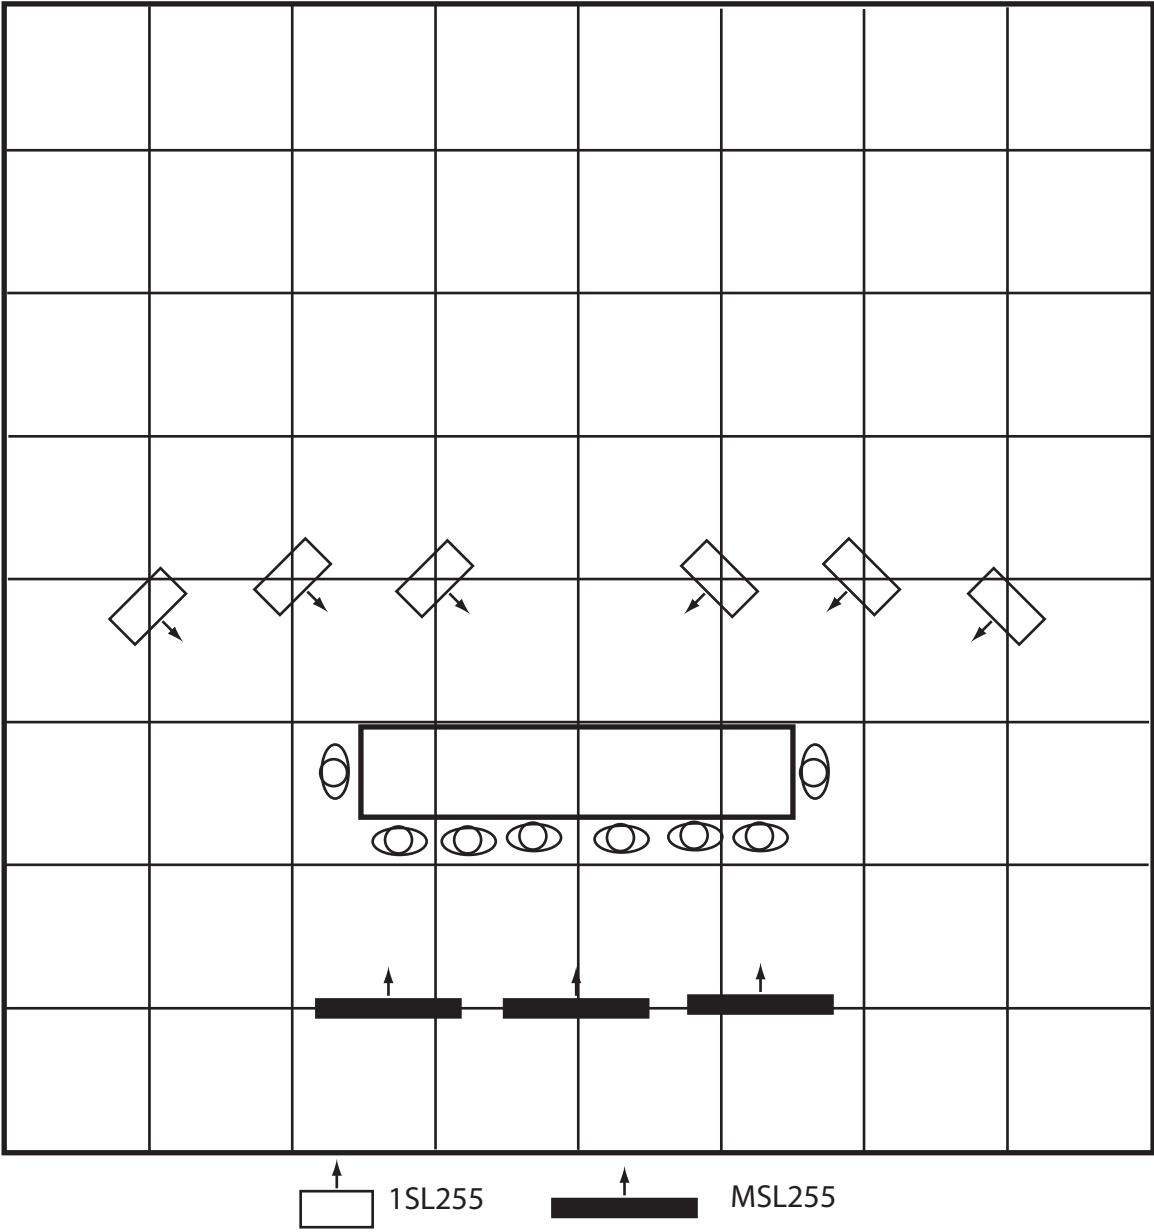

# CORPORATE COMMUNICATIONS

Application: V/C set with 8 persons seated in a "U" shape around a 12' table  
 Light distribution: Key = good Fill = good  
 Facial vertical foot-candles: 80 (front), 60 (back)

Luminaires: 6 1SL255, 3 MSL255  
 Lens: wide honeycomb on all  
 Grid / Ceiling height: industrial  
 Luminaire suspension: @10'  
 Suspension: grid on 4' centers suggested  
 Horizontal distance: 8-10' (front), 5' (back)  
 Tilt from horizontal: 45 dgr.  
 Throw distance: 9-12'  
 Total power consumption: 990 Watts

© PL Systems, Inc.  
 10529 Olympic Drive, Ste. 102  
 Dallas, TX 75220  
 (214) 393-5998  
 fax (214) 393-5999

Title  
 VIDEO CONFERENCE SET  
 8 people seated

Aug. 26 2010

LAD 8.1.7

scale .187" = 1'